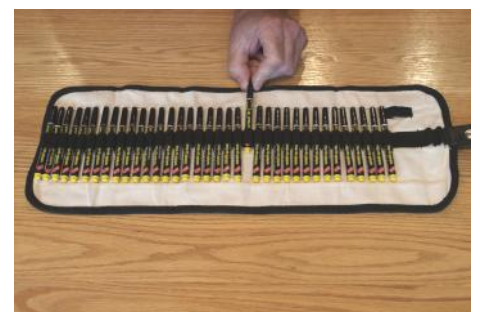

HD Assortment contains 36 colors in a canvas roll-out pouch.